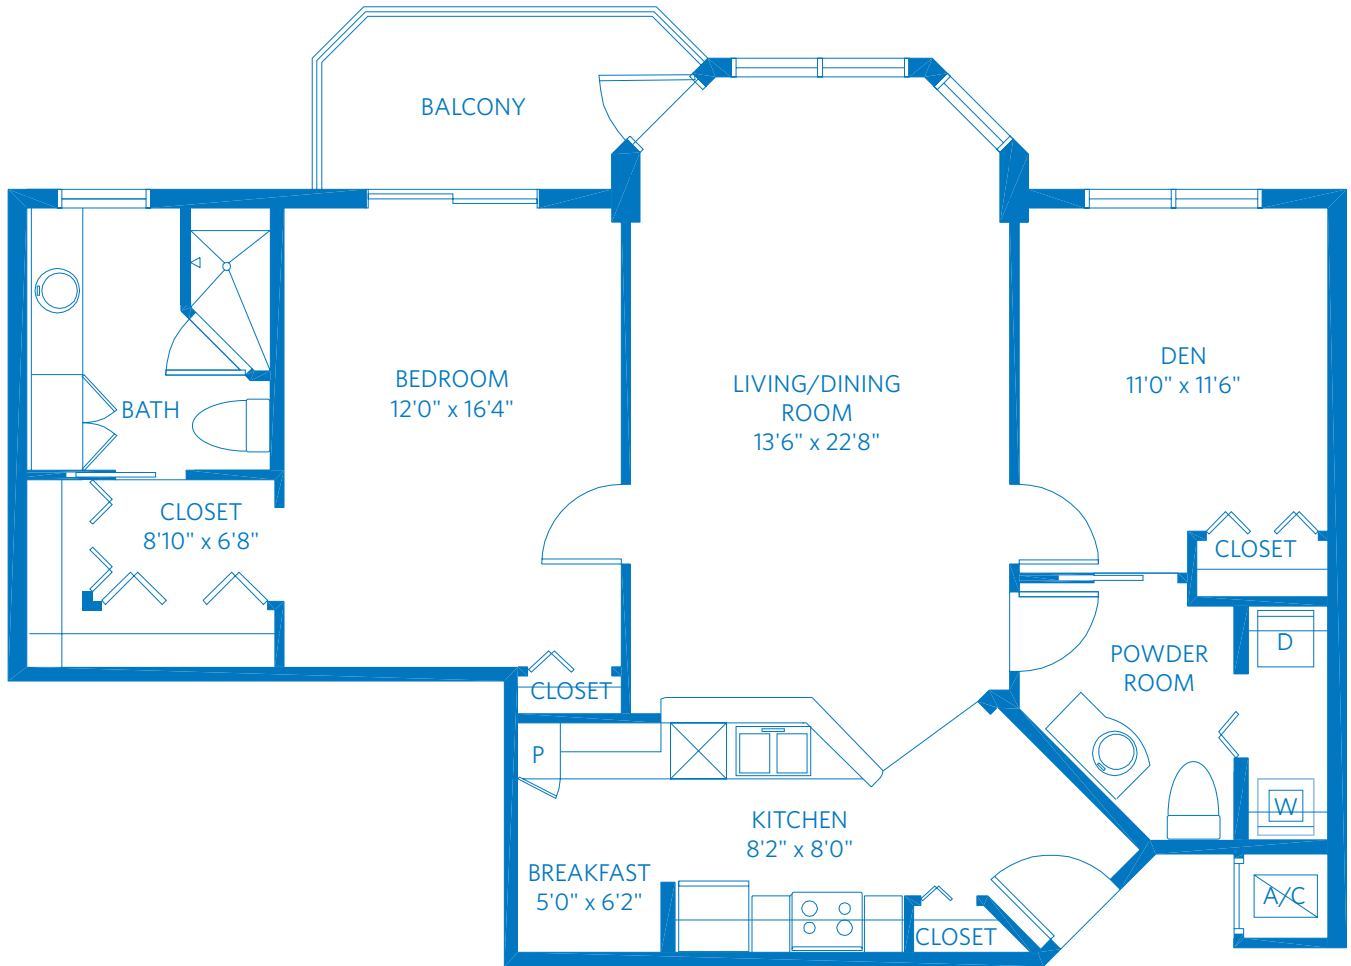

PICASSO

ONE BEDROOM WITH DEN, ONE AND A HALF BATH
1,143 SQUARE FEET

All plans and dimensions are approximate.
The community reserves the right to make changes.

19333 W. Country Club Drive
Aventura, FL 33180
305.692.4501
ViLiving.com

AT AVENTURA

Redefining
SENIOR
LIVING