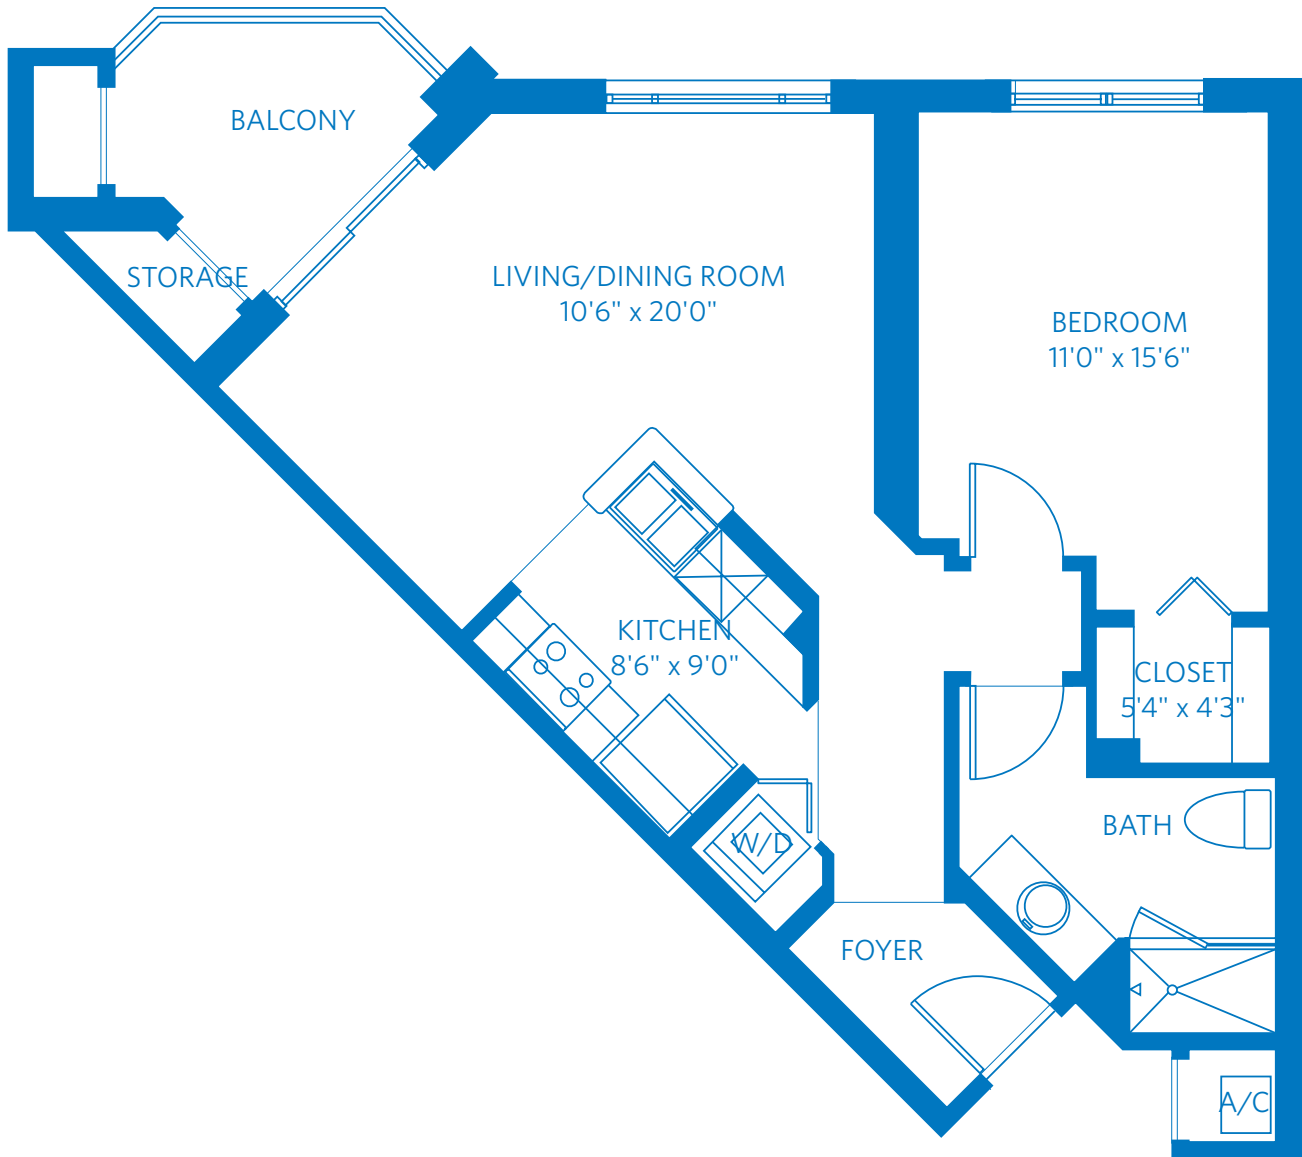

# MONET

ONE BEDROOM, ONE BATH  
756 SQUARE FEET

All plans and dimensions are approximate.  
The community reserves the right to make changes.

19333 W. Country Club Drive  
Aventura, FL 33180  
305.692.4501  
ViLiving.com

AT AVENTURA

*Redefining*  
**SENIOR  
LIVING**