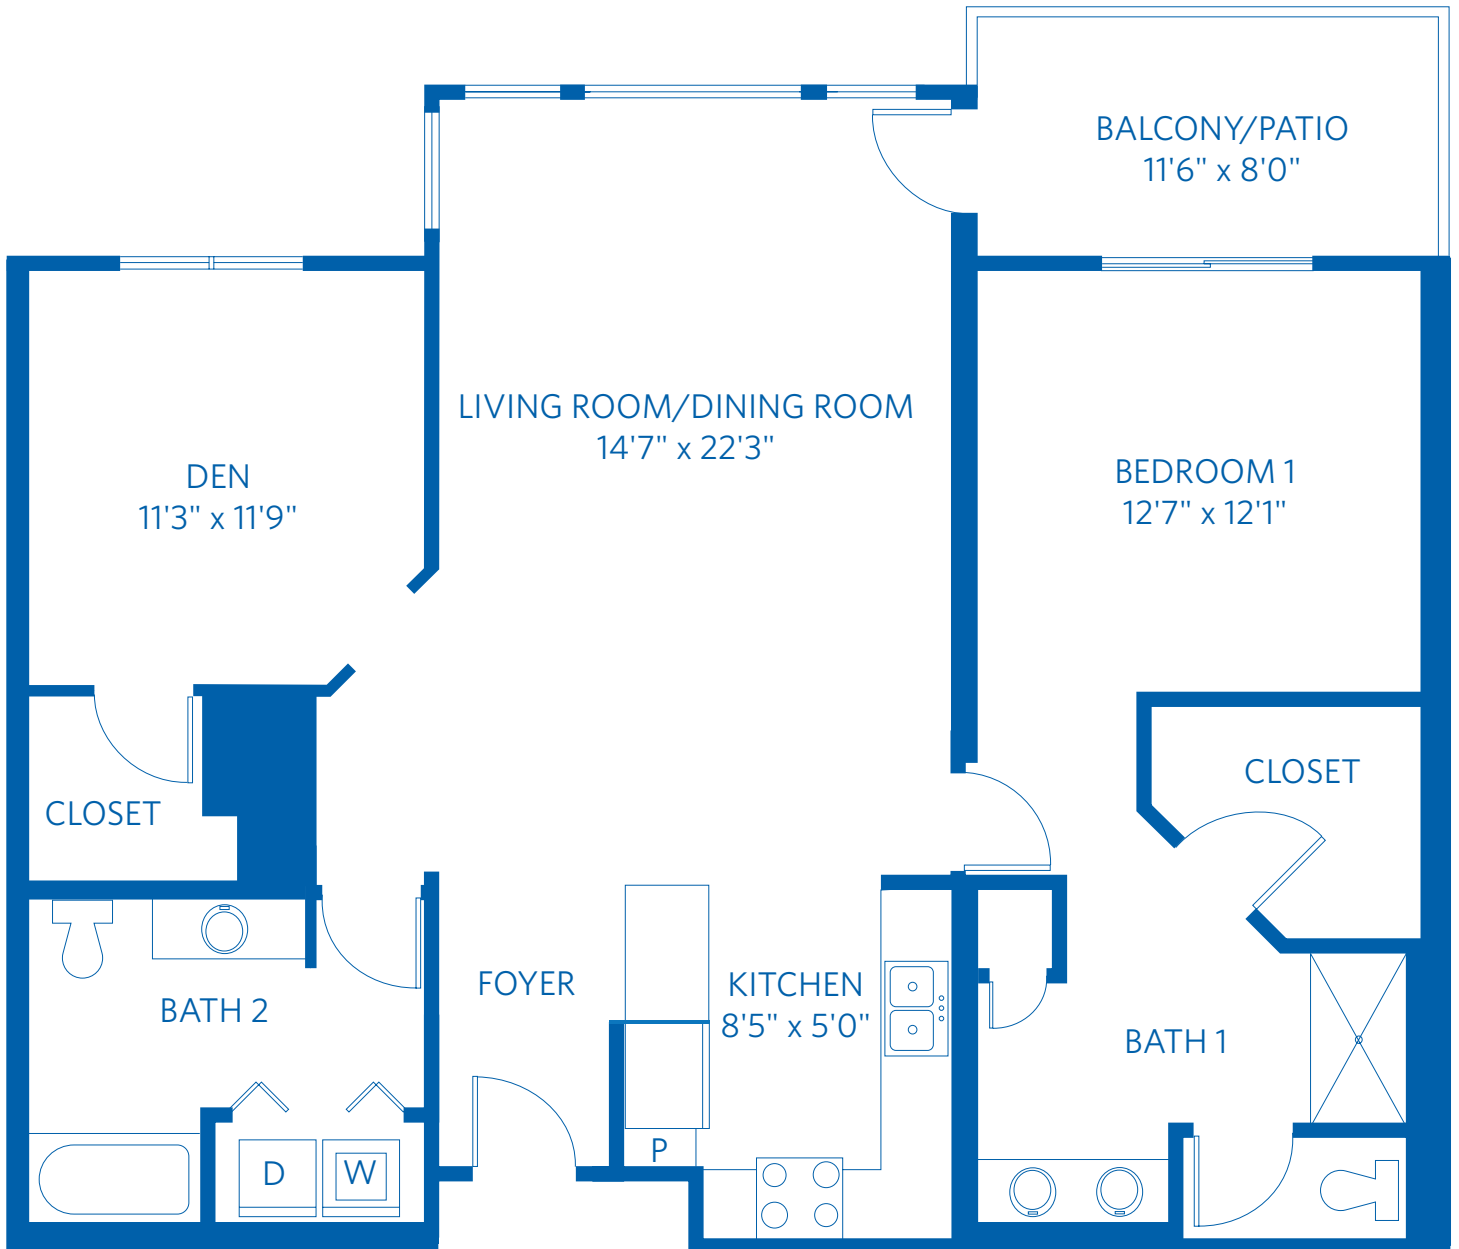

AT GRAYHAWK

Redefining  
**SENIOR  
LIVING**

# SAGUARO

1 Bedroom + Den + 2 Bath  
1,217 Square Feet

7501 East Thompson Peak Parkway, Scottsdale, AZ 85255

888.939.6347

Learn more at [Grayhawk.ViLiving.com](http://Grayhawk.ViLiving.com)

All plans and dimensions are approximate.  
The community reserves the right to make changes.

AT GRAYHAWK

*Redefining*  
**SENIOR  
LIVING**

# SAGUARO

1 Bedroom + Den + 2 Bath  
1,217 Square Feet

7501 East Thompson Peak Parkway, Scottsdale, AZ 85255

888.939.6347

Learn more at [Grayhawk.ViLiving.com](http://Grayhawk.ViLiving.com)

Computer renderings only.  
Floor plan and renderings subject to change.