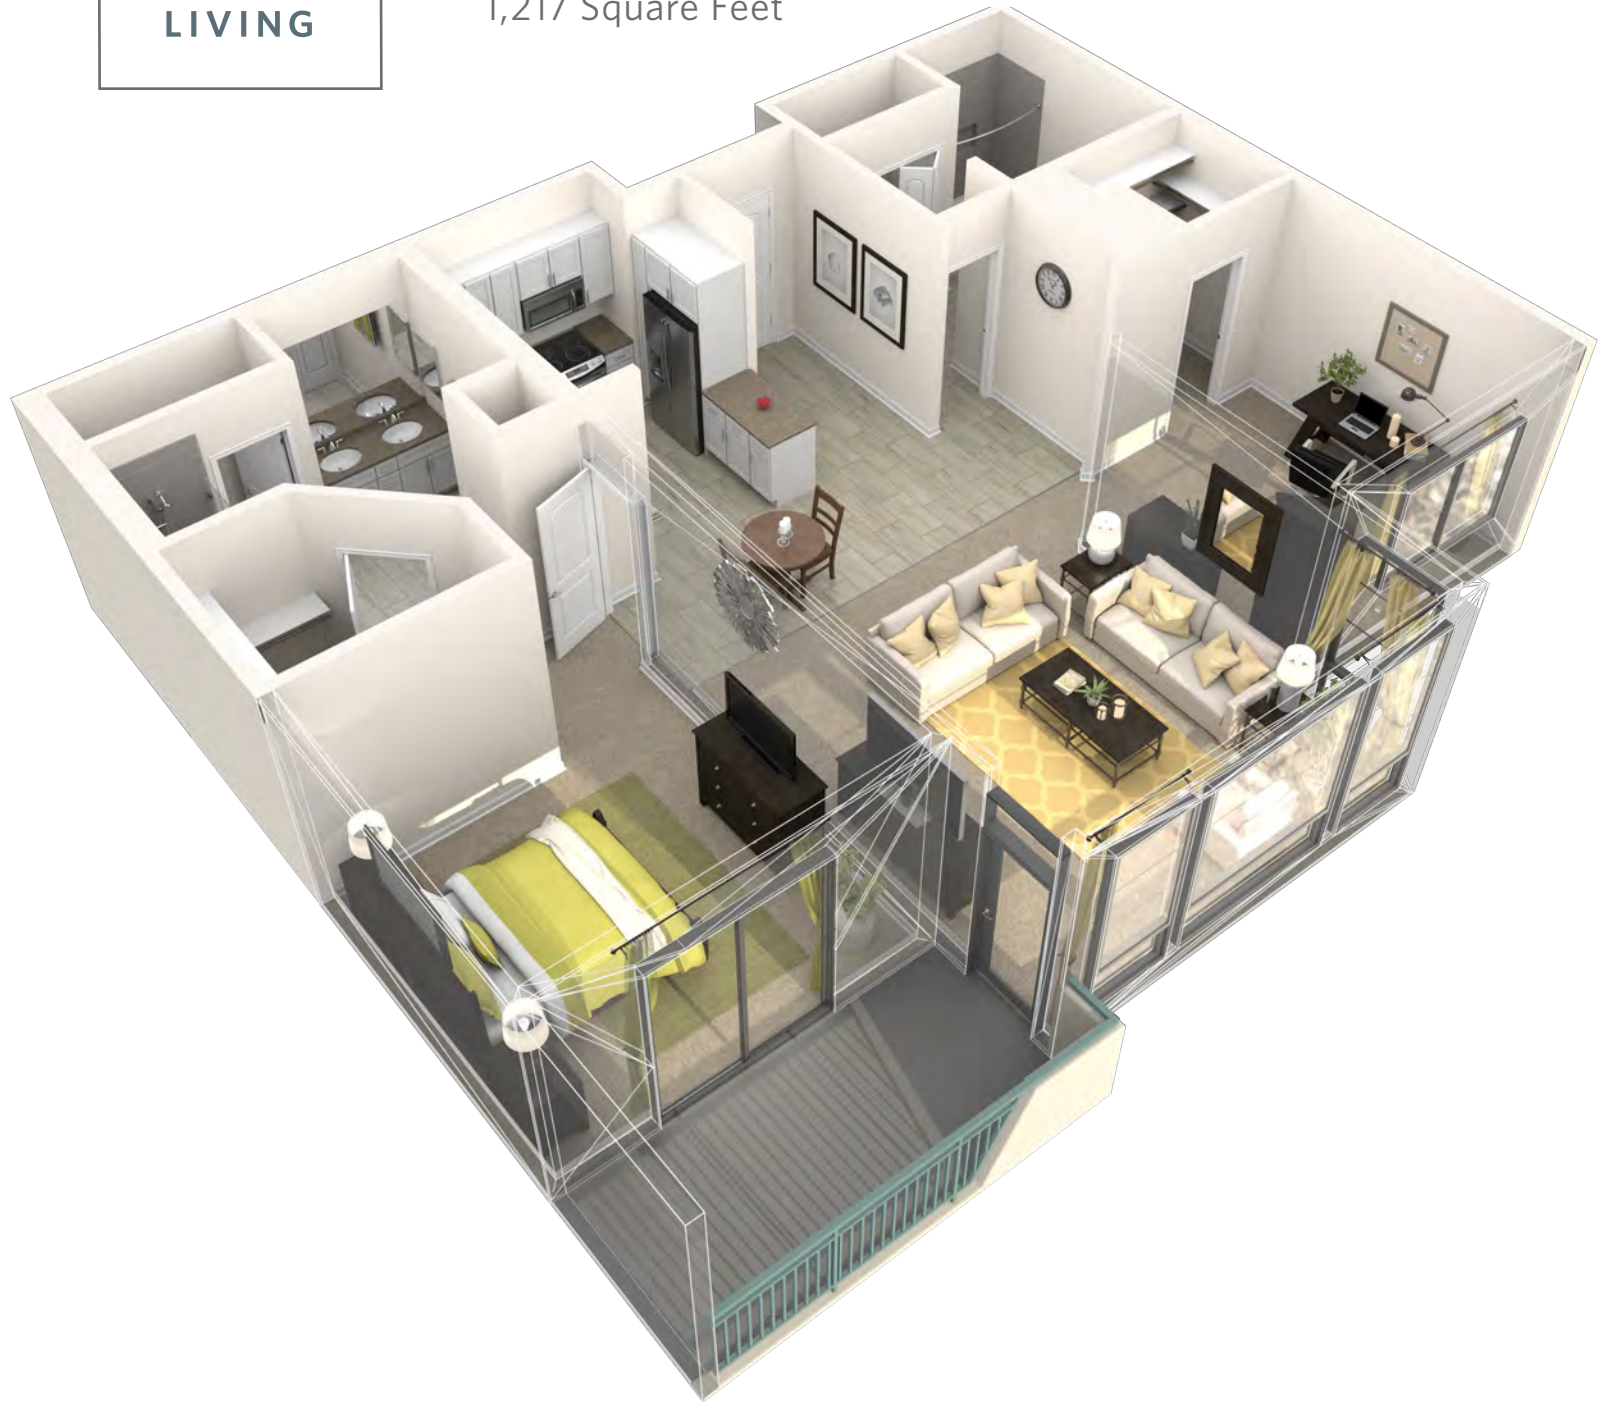

AT GRAYHAWK

Redefining  
**SENIOR  
LIVING**

# SAGUARO

1 Bedroom + Den + 2 Bath  
1,217 Square Feet

7501 East Thompson Peak Parkway, Scottsdale, AZ 85255

888.939.6347

Learn more at [Grayhawk.ViLiving.com](http://Grayhawk.ViLiving.com)

All plans and dimensions are approximate.  
The community reserves the right to make changes.

AT GRAYHAWK

*Redefining*  
**SENIOR  
LIVING**

# SAGUARO

1 Bedroom + Den + 2 Bath  
1,217 Square Feet

7501 East Thompson Peak Parkway, Scottsdale, AZ 85255

888.939.6347

Learn more at [Grayhawk.ViLiving.com](http://Grayhawk.ViLiving.com)

Computer renderings only.  
Floor plan and renderings subject to change.