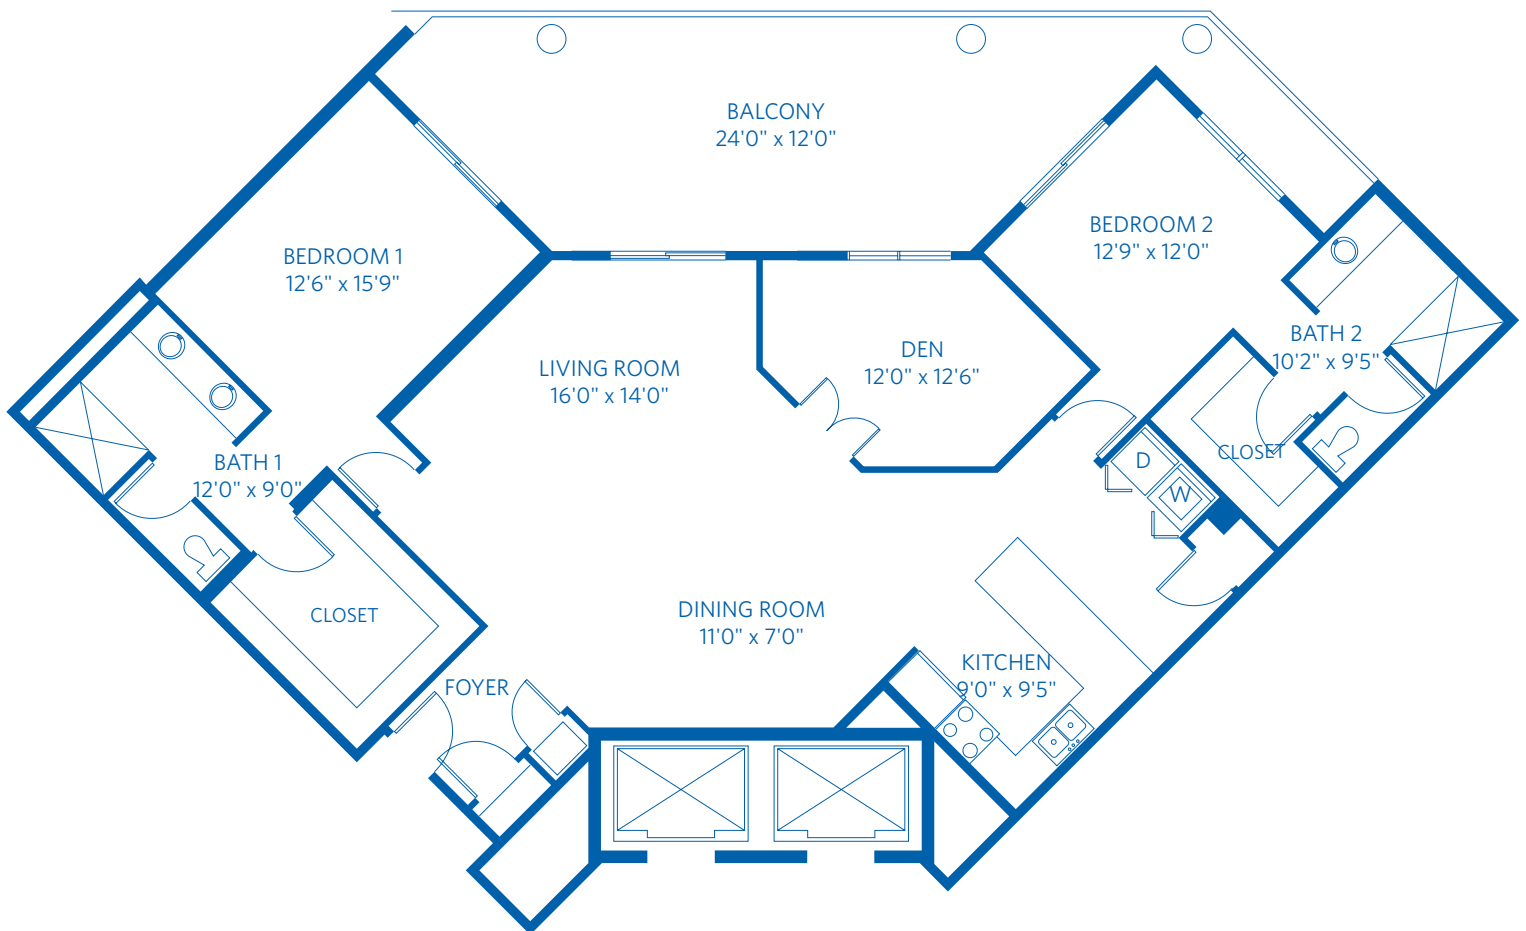

AT GRAYHAWK

*Redefining*  
**SENIOR  
LIVING**

# BOUGAINVILLEA NW

2 Bedroom + Den + 2 Bath  
1,805 Square Feet

7501 East Thompson Peak Parkway, Scottsdale, AZ 85255

888.939.6347

Learn more at [Grayhawk.ViLiving.com](http://Grayhawk.ViLiving.com)

All plans and dimensions are approximate.  
The community reserves the right to make changes.

# BOUGAINVILLEA NW

2 Bedroom + Den + 2 Bath  
1,805 Square Feet

7501 East Thompson Peak Parkway, Scottsdale, AZ 85255

888.939.6347

Learn more at [Grayhawk.ViLiving.com](http://Grayhawk.ViLiving.com)

Computer renderings only.  
Floor plan and renderings subject to change.