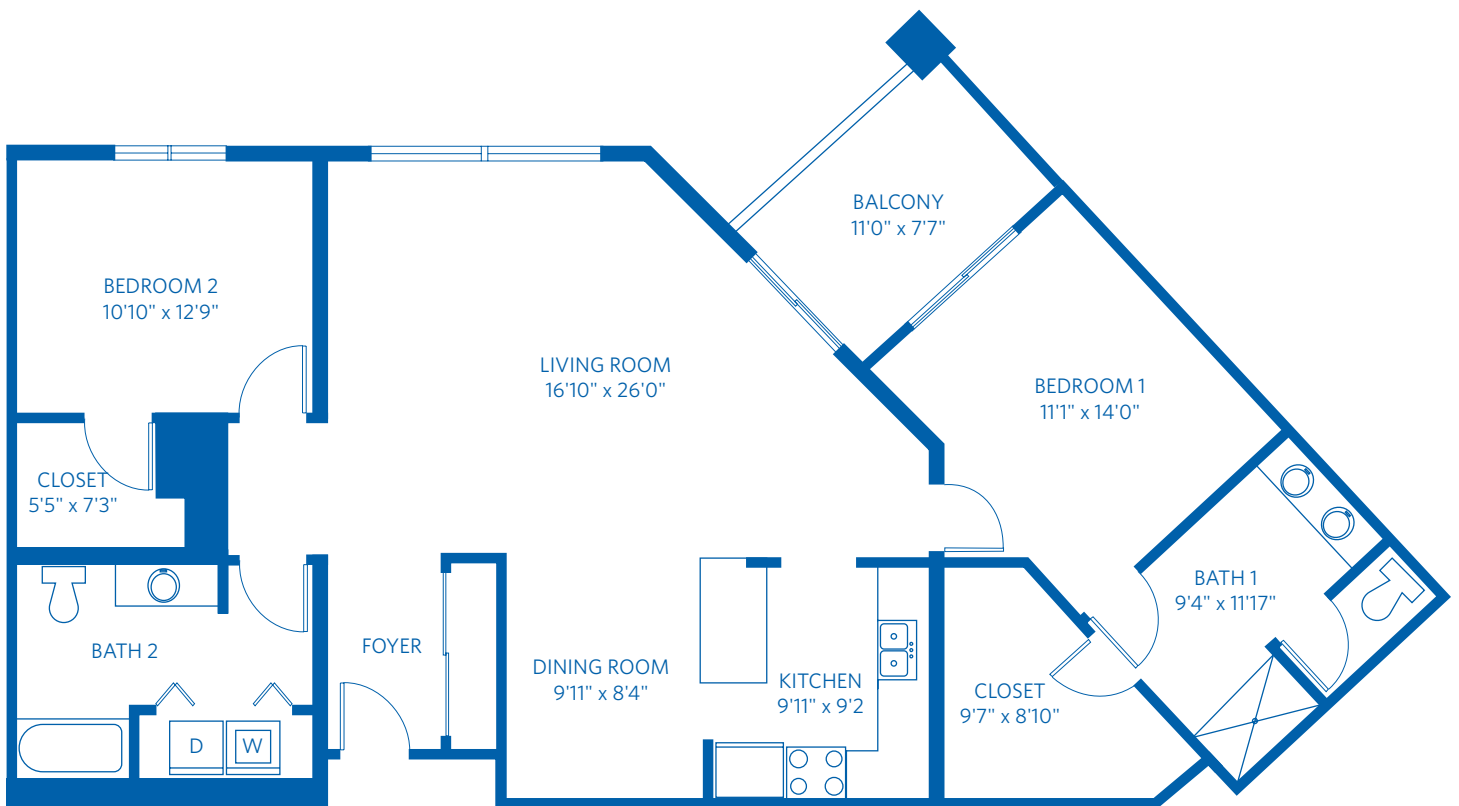

AT GRAYHAWK

Redefining
**SENIOR
LIVING**

WISTERIA

2 Bedroom + 2 Bath
1,465 Square Feet

7501 East Thompson Peak Parkway, Scottsdale, AZ 85255

888.939.6347

Learn more at Grayhawk.ViLiving.com

All plans and dimensions are approximate.
The community reserves the right to make changes.

AT GRAYHAWK

Redefining
**SENIOR
LIVING**

WISTERIA

2 Bedroom + 2 Bath
1,465 Square Feet

7501 East Thompson Peak Parkway, Scottsdale, AZ 85255

888.939.6347

Learn more at Grayhawk.ViLiving.com

Computer renderings only.
Floor plan and renderings subject to change.