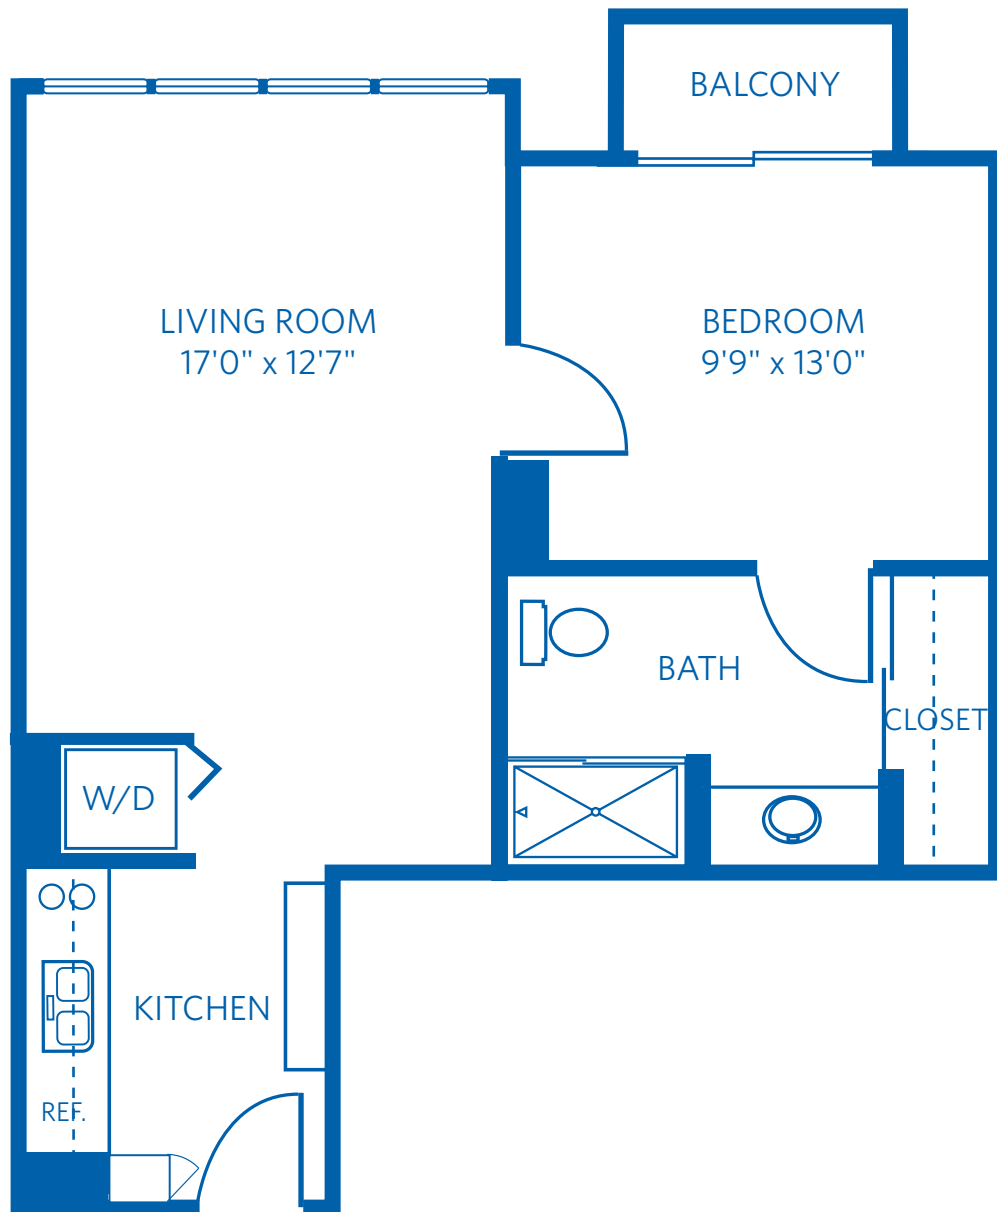

# PERLA

1 Bedroom + 1 Bath  
639 Square Feet

8515 Costa Verde Blvd, San Diego, CA 92122

888.960.4902

Learn more at [SanDiego.ViLiving.com](http://SanDiego.ViLiving.com)

All plans and dimensions are approximate.  
The community reserves the right to make changes.