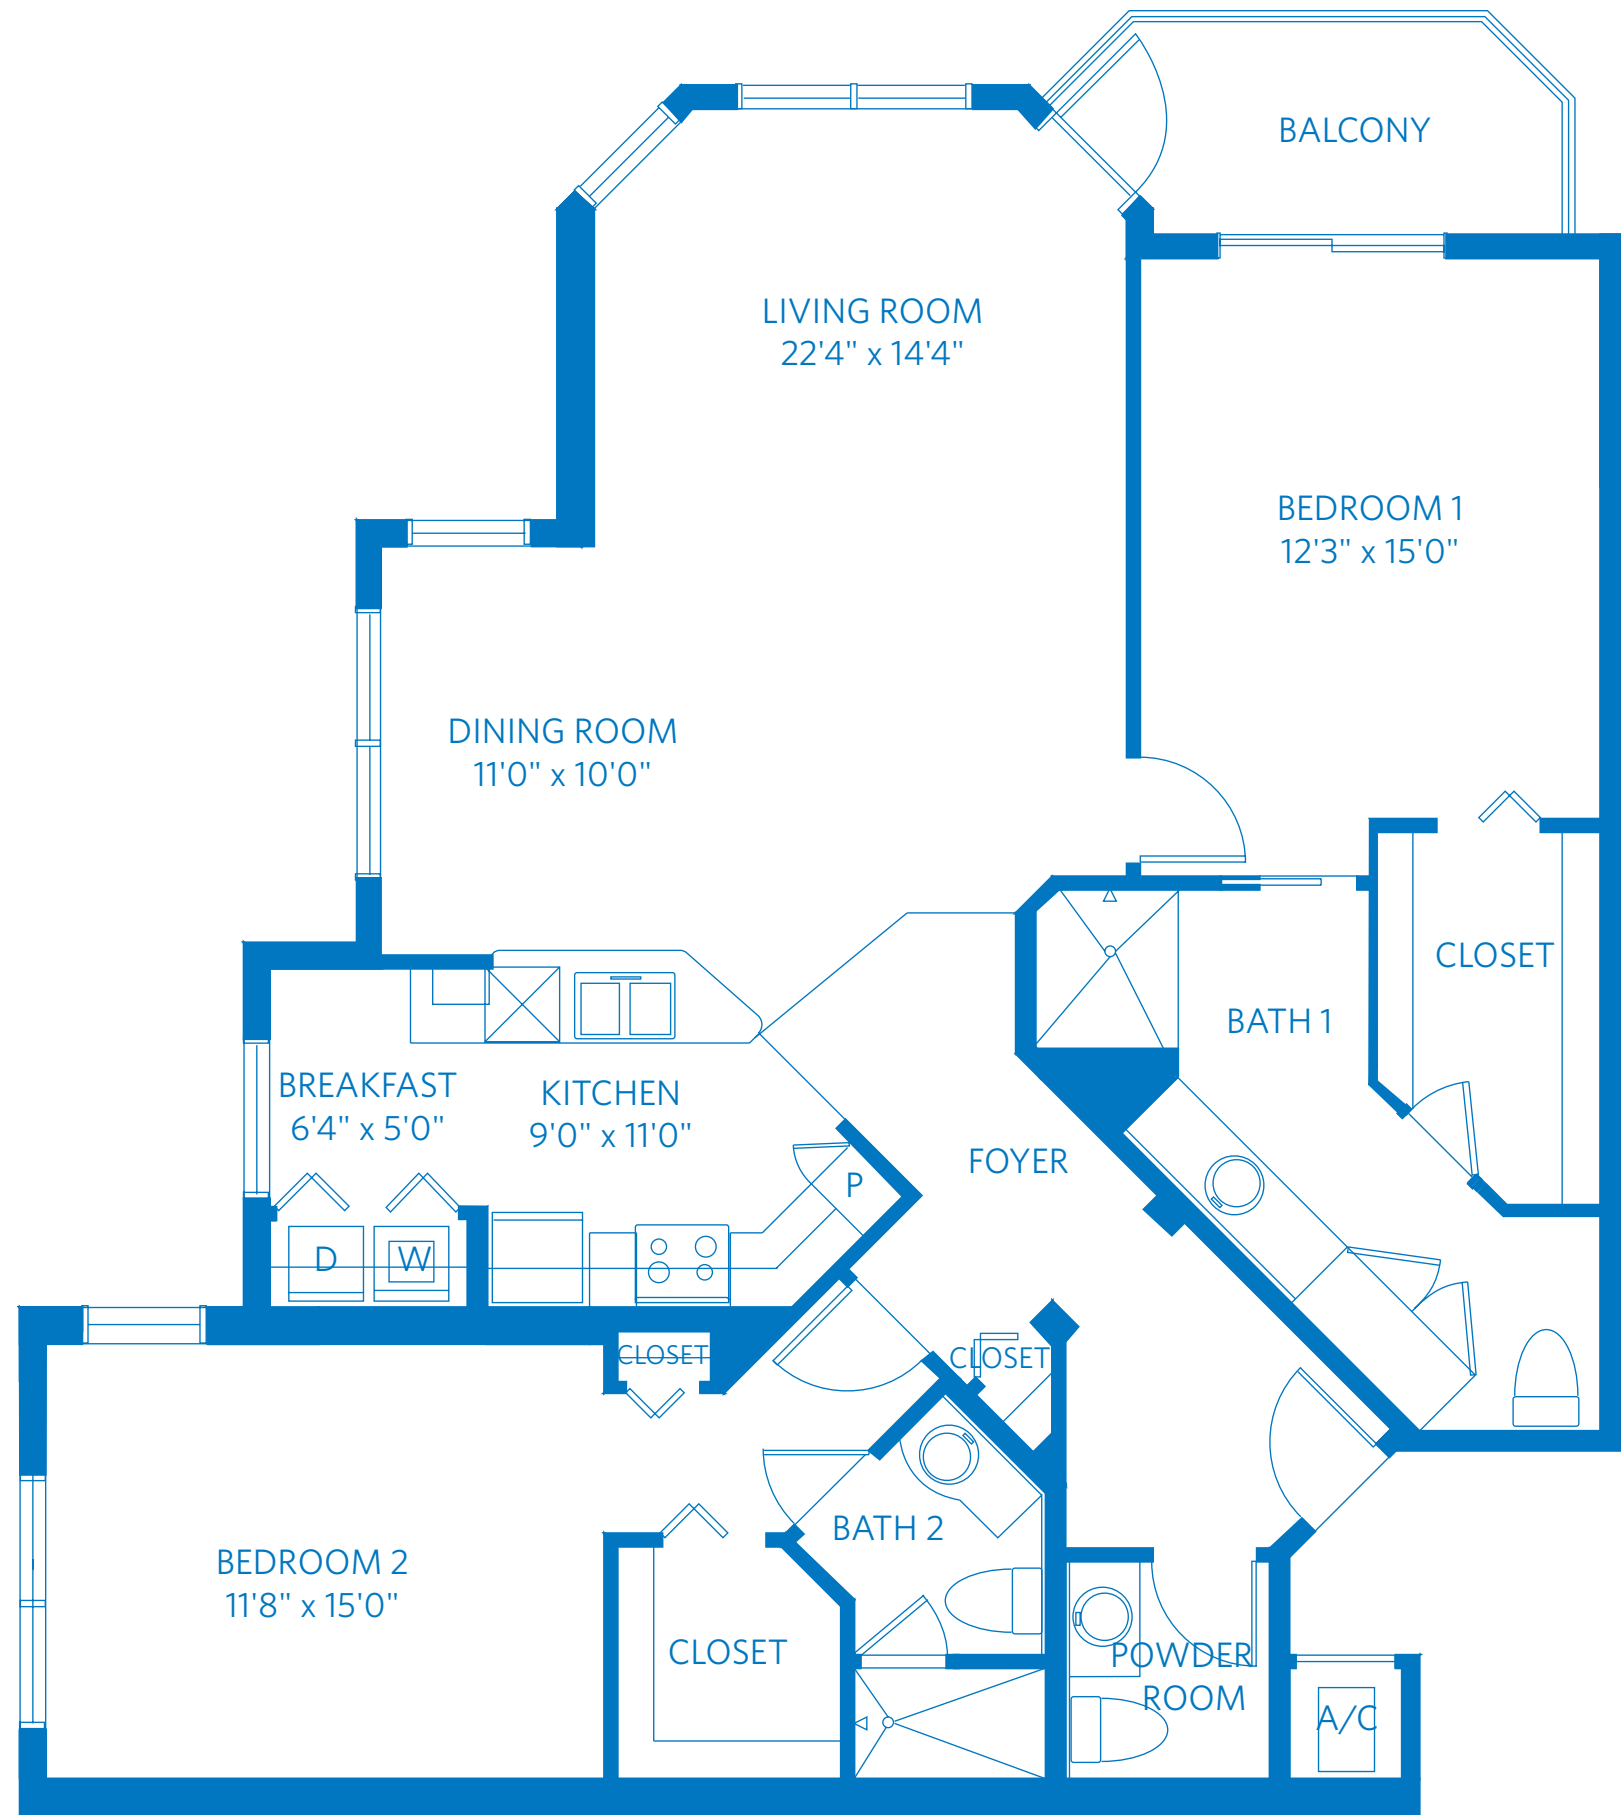

SEURAT

TWO BEDROOM, TWO AND A HALF BATH
1,512 SQUARE FEET

19333 W. Country Club Drive
Aventura, FL 33180
305.692.4501
ViLiving.com

Redefining
**SENIOR
LIVING**

All plans and dimensions are approximate.
The community reserves the right to make changes.