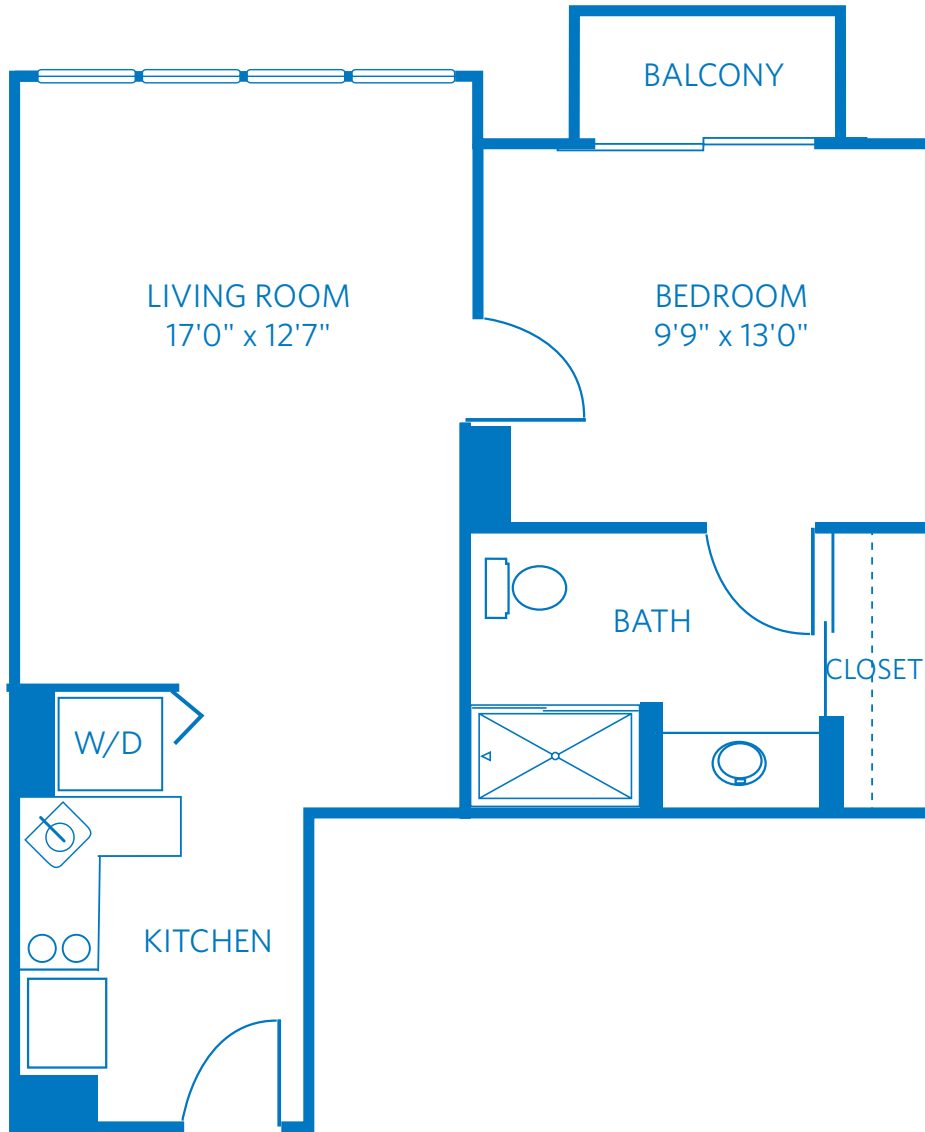

# PASEO PERLA

ONE BEDROOM, ONE BATH  
639 SQUARE FEET

All plans and dimensions are approximate.  
The community reserves the right to make changes.

04/2016

8515 Costa Verde Boulevard  
San Diego, CA 92122  
858.646.7745  
ViLiving.com

AT LA JOLLA VILLAGE

Redefining  
**SENIOR  
LIVING**